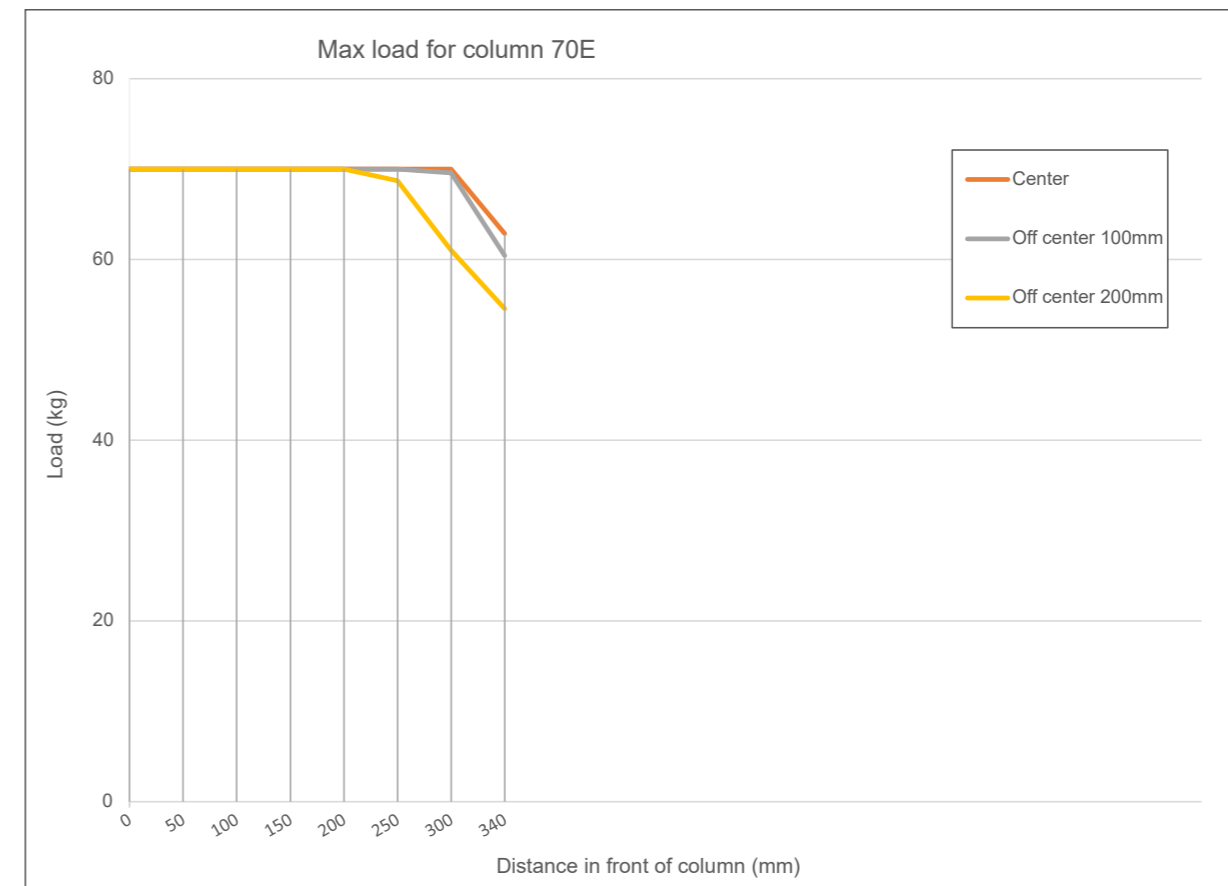

Load capacity

Available tools and accessories

Tools	Accessories
Platform, with or without side rolls	Tray
Platform with scale	V-block
Folded platform for containers	Platform for crates
Forks, Forks for crates, with or without fold down platform	Depositary shelves
Prong	Waste bag holder single/double
	List holder
	Holder for battery charger