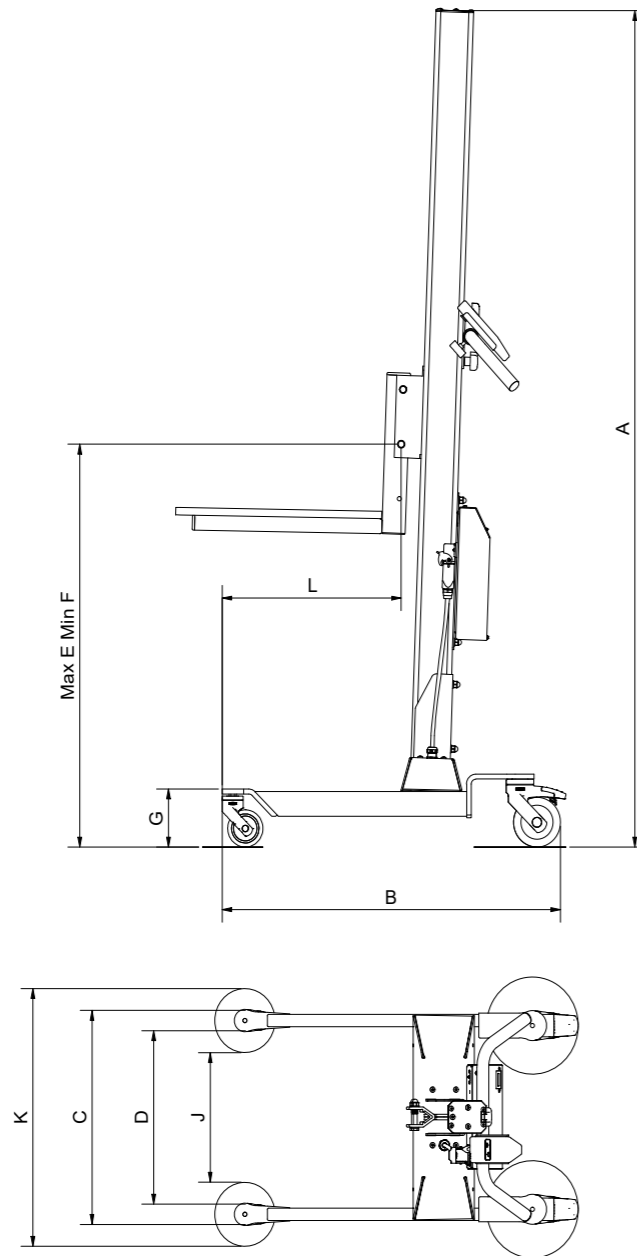

Lift&Drive 70E

Technical data sheet

Dimensions

Model *	A	B	C	D	E	F	G	J	K	L
70E -250 mast (mm)	1443	734	435	345	1227	266	117	261	519	363
70E (mm)	1693	734	435	345	1477	266	117	261	519	363
70E +250 mast (mm)	1943	734	435	345	1727	266	117	261	519	363
70E +500 mast (mm)	2193	734	435	345	1977	266	117	261	519	363
70E -250 mast low (mm)	1412	734	435	345	1196	235	86	498	519	363
70E low (mm)	1657	734	435	345	1317	235	86	498	519	363
70E +250 mast low (mm)	1907	734	435	345	1567	235	86	498	519	363
70E +500 mast low (mm)	2157	734	435	345	1817	235	86	498	519	363

* Base model as standard column, legs, and cross member. The table shows theoretical measurements.

Technical data

Data	70E
Min turning radius* (mm)	Ø722
Net weight (kg)	31
Maximum load including tool (kg)	70
Max lifting speed (mm/s)	83
Motor brake	No
Stainless steel option	Yes
Safety	CE

* Central pivotal point calculated as center point between the diagonal swivel wheel pair
 ** The charger is CSA

Batteries

Battery	Sealed, valve regulated, lead-acid batteries (VRLA)
Nominal battery voltage	24V DC (12V x 2)
Battery capacity	7.2 Ah
Nominal charge voltage	27.6V stand-by. 29V max voltage.
Nominal charge current	1350 mA - 2400 mA
Available plugs with charger**	Plug Type A – North America Plug Type C – Europe Plug Type G – UK Plug Type I – AU / NZ

Load capacity

Available tools and accessories

Tools	Accessories
Platform, with or without side rolls	Tray
Platform with scale	V-block
Folded platform for containers	Platform for crates
Forks, Forks for crates, with or without fold down platform	Depositary shelves
Prong	Waste bag holder single/double
	List holder
	Holder for battery charger